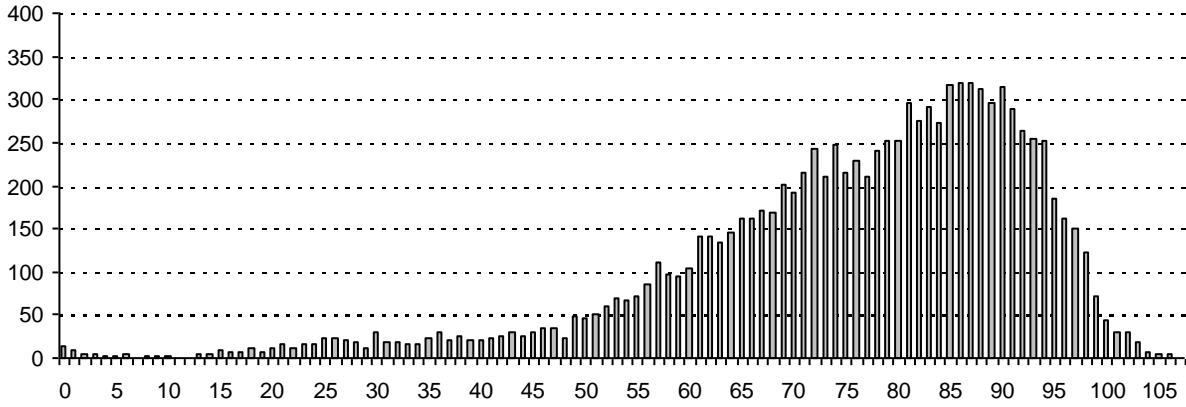

Part 1

Manitoba Population Report – 2020

Introduction and Overview

Population Changes

The purpose of this section is to highlight changes in the population of Manitoba. Changes are determined by comparing the registration file for the current year to that of the previous year. A file is created for additions (residents on the current file but not on the previous file) and one for deletions (residents on the previous file and not on the current file). After determining reason for coverage or cancellation, those coded as deaths, births and other⁽¹⁾ are separated, leaving only arrivals and departures. The deletions are subtracted from the additions with a resulting net migration.

Figures 2a, 2b, and 2c represent population migration. In-migration and out-migration with a resulting net migration trend line are depicted. Manitoba gained population through in-migration between June 1, 2019 and June 1, 2020. There were 26,164 in-migrants and 11,983 out-migrants resulting in a net in-migration of 14,181. Figures 2b and 2c are the female and male trends.

(1) Member of the Armed Forces, inmate of a penitentiary, or not located.

Figure 1a

Number of Deaths by Single Year of Age - June 1, 2019 to June 1, 2020

Figure 1b

Number of Female Deaths by Single Year of Age - June 1, 2019 to June 1, 2020

Figure 1c

Number of Male Deaths by Single Year of Age - June 1, 2019 to June 1, 2020

Figure 2a

Total Migration In and Out of the Province and Net Migration by Single Year of Age - June 1, 2019 to June 1, 2020