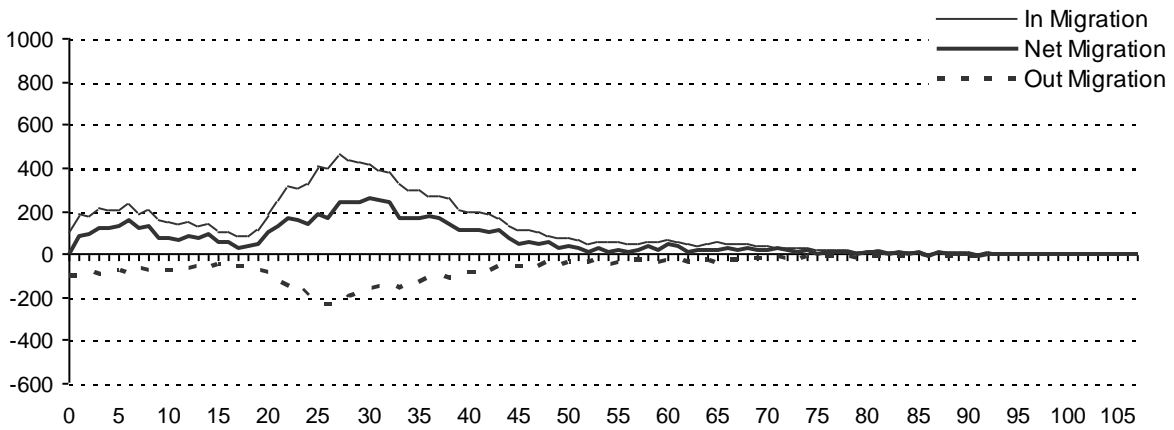

Part 1

Manitoba Population Report – 2020

Introduction and Overview

Population Changes

The purpose of this section is to highlight changes in the population of Manitoba. Changes are determined by comparing the registration file for the current year to that of the previous year. A file is created for additions (residents on the current file but not on the previous file) and one for deletions (residents on the previous file and not on the current file). After determining reason for coverage or cancellation, those coded as deaths, births and other⁽¹⁾ are separated, leaving only arrivals and departures. The deletions are subtracted from the additions with a resulting net migration.

Figures 2a, 2b, and 2c represent population migration. In-migration and out-migration with a resulting net migration trend line are depicted. Manitoba gained population through in-migration between June 1, 2019 and June 1, 2020. There were 26,164 in-migrants and 11,983 out-migrants resulting in a net in-migration of 14,181. Figures 2b and 2c are the female and male trends.

Figure 1c

Number of Male Deaths by Single Year of Age - June 1, 2019 to June 1, 2020

Figure 2a

Total Migration In and Out of the Province and Net Migration by Single Year of Age - June 1, 2019 to June 1, 2020

Figure 2b

Migration In and Out of the Province and Net Migration of Females by Single Year of Age - June 1, 2019 to June 1, 2020

Figure 2c

Migration In and Out of the Province and Net Migration of Males by Single Year of Age - June 1, 2019 to June 1, 2020