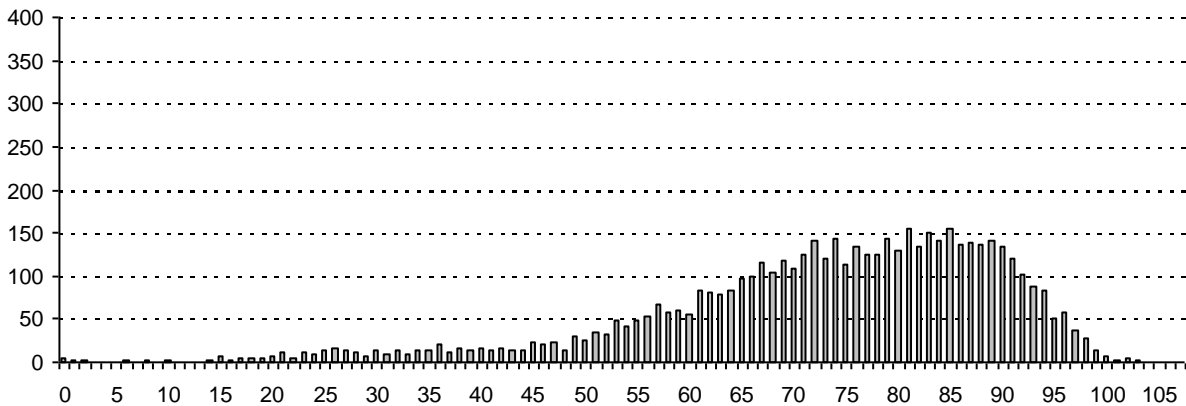

Figures 2a, 2b, and 2c represent population migration. In-migration and out-migration with a resulting net migration trend line are depicted. Manitoba gained population through in-migration between June 1, 2019 and June 1, 2020. There were 26,164 in-migrants and 11,983 out-migrants resulting in a net in-migration of 14,181. Figures 2b and 2c are the female and male trends.

(1) Member of the Armed Forces, inmate of a penitentiary, or not located.

Figure 1a

Number of Deaths by Single Year of Age - June 1, 2019 to June 1, 2020

Figure 1b

Number of Female Deaths by Single Year of Age - June 1, 2019 to June 1, 2020

Figure 1c

Number of Male Deaths by Single Year of Age - June 1, 2019 to June 1, 2020

Figure 2a

Total Migration In and Out of the Province and Net Migration by Single Year of Age - June 1, 2019 to June 1, 2020

Figure 2b

Migration In and Out of the Province and Net Migration of Females by Single Year of Age - June 1, 2019 to June 1, 2020

Figure 2c

Migration In and Out of the Province and Net Migration of Males by Single Year of Age - June 1, 2019 to June 1, 2020