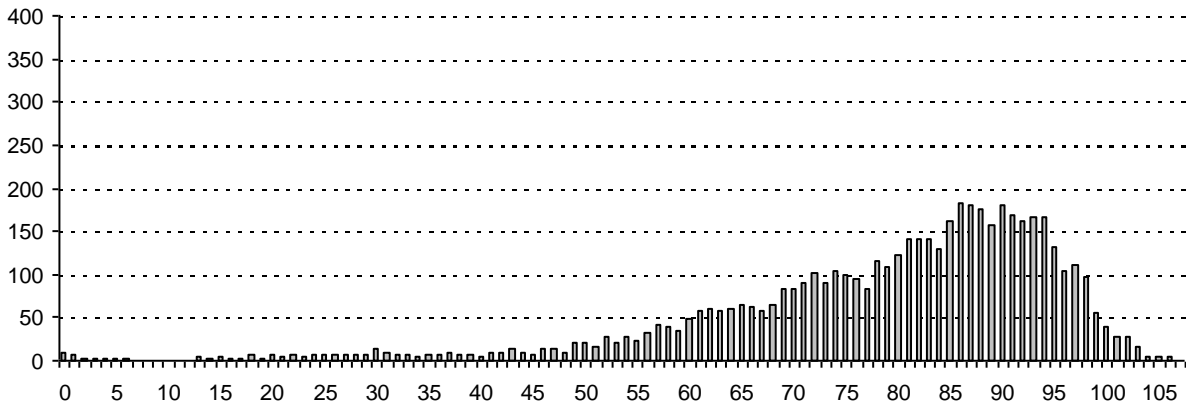

Part 1

Manitoba Population Report – 2020

Introduction and Overview

Population Changes

The purpose of this section is to highlight changes in the population of Manitoba. Changes are determined by comparing the registration file for the current year to that of the previous year. A file is created for additions (residents on the current file but not on the previous file) and one for deletions (residents on the previous file and not on the current file). After determining reason for coverage or cancellation, those coded as deaths, births and other⁽¹⁾ are separated, leaving only arrivals and departures. The deletions are subtracted from the additions with a resulting net migration.

Figures 2a, 2b, and 2c represent population migration. In-migration and out-migration with a resulting net migration trend line are depicted. Manitoba gained population through in-migration between June 1, 2019 and June 1, 2020. There were 26,164 in-migrants and 11,983 out-migrants resulting in a net in-migration of 14,181. Figures 2b and 2c are the female and male trends.

(1) Member of the Armed Forces, inmate of a penitentiary, or not located.

Figure 1a

Number of Deaths by Single Year of Age - June 1, 2019 to June 1, 2020

Figure 1b

Number of Female Deaths by Single Year of Age - June 1, 2019 to June 1, 2020

Figure 1c

Number of Male Deaths by Single Year of Age - June 1, 2019 to June 1, 2020

Figure 2a

Total Migration In and Out of the Province and Net Migration by Single Year of Age - June 1, 2019 to June 1, 2020